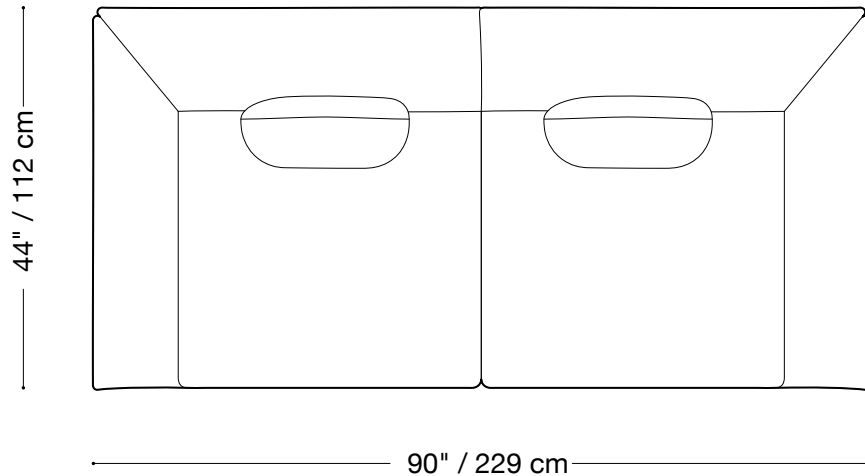

**MONTAUK
SOFA**

Jill Outdoor

MONTAUK SOFA

Jill Outdoor

Sofa

Length 125" / 318 cm
Depth 44" / 112 cm
Height 25" / 76 cm

The Jill outdoor is made with a slipcover that can be removed and is composed of modular units. Multiple configurations are possible.

*Back pillows will add approx. 5" to height.

MONTAUK SOFA

Jill Outdoor

Loveseat

Length 90" / 229 cm
Depth 44" / 112 cm
Height 25" / 76 cm

The Jill outdoor is made with a slipcover that can be removed and is composed of modular units. Multiple configurations are possible.

*Back pillows will add approx. 5" to height.

MONTAUK SOFA

Jill Outdoor

One arm chair

Length 45" / 115 cm
Depth 44" / 112 cm
Height 25" / 76 cm

The Jill outdoor is made with a slipcover that can be removed and is composed of modular units. Multiple configurations are possible.

*Back pillows will add approx. 5" to height.

MONTAUK SOFA

Jill Outdoor

Armless Chair

Length 35" / 89 cm
Depth 44" / 112 cm
Height 25" / 76 cm

The Jill outdoor is made with a slipcover that can be removed and is composed of modular units. Multiple configurations are possible.