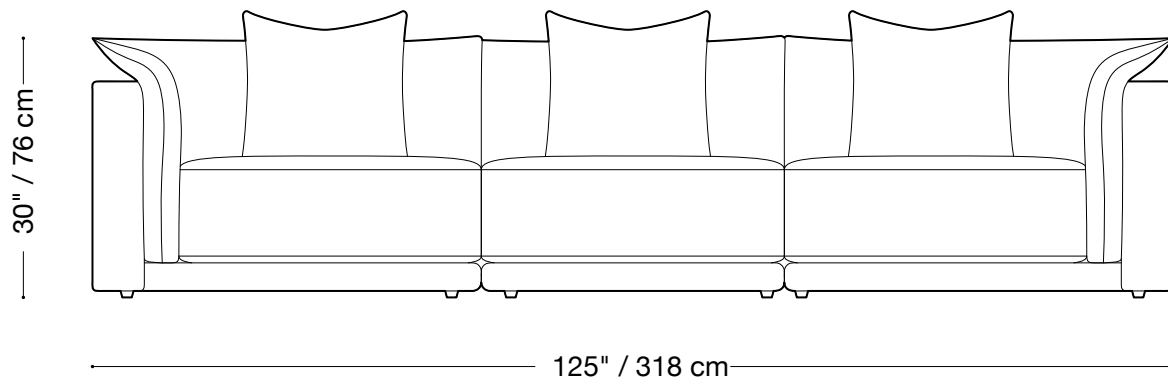

**MONTAUK
SOFA**

Jill Outdoor

MONTAUK SOFA

Jill Outdoor

Sofa

Length 125" / 318 cm
Depth 44" / 112 cm
Height 25" / 76 cm

The Jill outdoor is made with a slipcover that can be removed and is composed of modular units. Multiple configurations are possible.

*Back pillows will add approx. 5" to height.

MONTAUK SOFA

Jill Outdoor

Loveseat

Length 90" / 229 cm
Depth 44" / 112 cm
Height 25" / 76 cm

The Jill outdoor is made with a slipcover that can be removed and is composed of modular units. Multiple configurations are possible.

*Back pillows will add approx. 5" to height.

MONTAUK SOFA

Jill Outdoor

One arm chair

Length 45" / 115 cm
Depth 44" / 112 cm
Height 25" / 76 cm

The Jill outdoor is made with a slipcover that can be removed and is composed of modular units. Multiple configurations are possible.

*Back pillows will add approx. 5" to height.

MONTAUK SOFA

Jill Outdoor

Armless Chair

Length 35" / 89 cm
Depth 44" / 112 cm
Height 25" / 76 cm

The Jill outdoor is made with a slipcover that can be removed and is composed of modular units. Multiple configurations are possible.