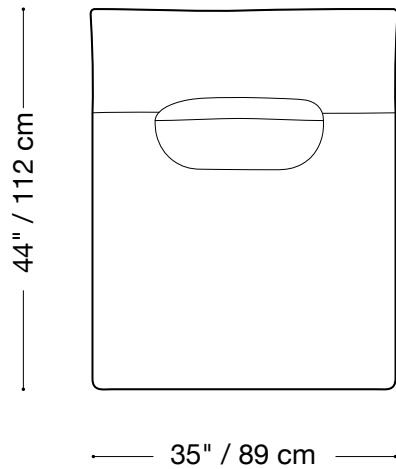

*Back pillows will add approx. 5" to height.

MONTAUK SOFA

Jill Outdoor

Loveseat

Length 90" / 229 cm
Depth 44" / 112 cm
Height 25" / 76 cm

The Jill outdoor is made with a slipcover that can be removed and is composed of modular units. Multiple configurations are possible.

*Back pillows will add approx. 5" to height.

MONTAUK SOFA

Jill Outdoor

One arm chair

Length 45" / 115 cm
Depth 44" / 112 cm
Height 25" / 76 cm

The Jill outdoor is made with a slipcover that can be removed and is composed of modular units. Multiple configurations are possible.

*Back pillows will add approx. 5" to height.

MONTAUK SOFA

Jill Outdoor

Armless Chair

Length 35" / 89 cm
Depth 44" / 112 cm
Height 25" / 76 cm

The Jill outdoor is made with a slipcover that can be removed and is composed of modular units. Multiple configurations are possible.

*Back pillows will add approx. 5" to height.

MONTAUK SOFA

Jill Outdoor

Ottoman

Length 35" / 89 cm
Depth 44" / 112 cm
Height 16" / 41 cm

The Jill outdoor is made with a slipcover that can be removed and is composed of modular units. Multiple configurations are possible.