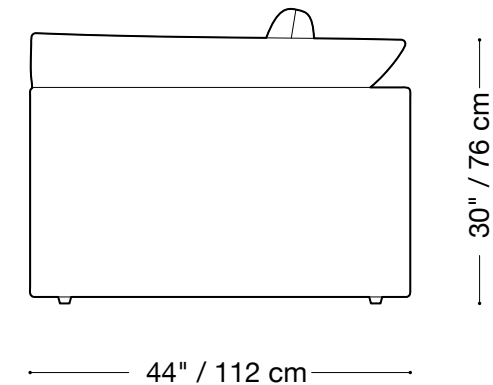

**MONTAUK
SOFA**

Jill Outdoor

MONTAUK SOFA

Jill Outdoor

Sofa

Length 125" / 318 cm
Depth 44" / 112 cm
Height 25" / 76 cm

The Jill outdoor is made with a slipcover that can be removed and is composed of modular units. Multiple configurations are possible.

*Back pillows will add approx. 5" to height.

MONTAUK SOFA

Jill Outdoor

Loveseat

Length 90" / 229 cm
Depth 44" / 112 cm
Height 25" / 76 cm

The Jill outdoor is made with a slipcover that can be removed and is composed of modular units. Multiple configurations are possible.

*Back pillows will add approx. 5" to height.

MONTAUK SOFA

Jill Outdoor

One arm chair

Length 45" / 115 cm
Depth 44" / 112 cm
Height 25" / 76 cm

The Jill outdoor is made with a slipcover that can be removed and is composed of modular units. Multiple configurations are possible.

*Back pillows will add approx. 5" to height.

MONTAUK SOFA

Jill Outdoor

Armless Chair

Length 35" / 89 cm
Depth 44" / 112 cm
Height 25" / 76 cm

The Jill outdoor is made with a slipcover that can be removed and is composed of modular units. Multiple configurations are possible.