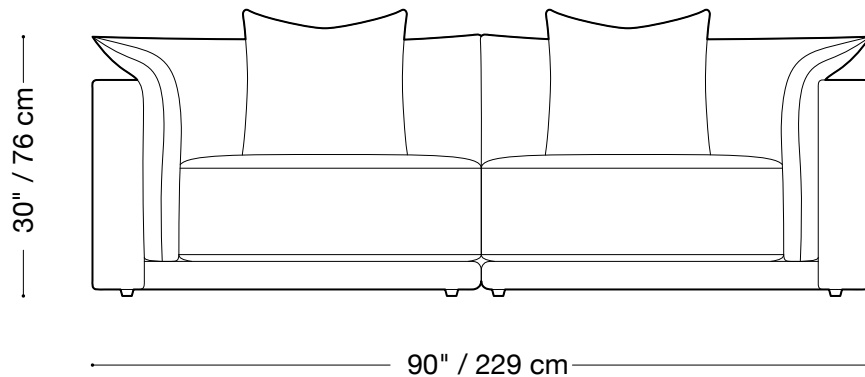

**MONTAUK
SOFA**

Jill Outdoor

MONTAUK SOFA

Jill Outdoor

Sofa

Length 125" / 318 cm
Depth 44" / 112 cm
Height 25" / 76 cm

The Jill outdoor is made with a slipcover that can be removed and is composed of modular units. Multiple configurations are possible.

*Back pillows will add approx. 5" to height.

MONTAUK SOFA

Jill Outdoor

Loveseat

Length 90" / 229 cm
Depth 44" / 112 cm
Height 25" / 76 cm

The Jill outdoor is made with a slipcover that can be removed and is composed of modular units. Multiple configurations are possible.

*Back pillows will add approx. 5" to height.

MONTAUK SOFA

Jill Outdoor

One arm chair

Length 45" / 115 cm
Depth 44" / 112 cm
Height 25" / 76 cm

The Jill outdoor is made with a slipcover that can be removed and is composed of modular units. Multiple configurations are possible.

*Back pillows will add approx. 5" to height.

MONTAUK SOFA

Jill Outdoor

Armless Chair

Length 35" / 89 cm
Depth 44" / 112 cm
Height 25" / 76 cm

The Jill outdoor is made with a slipcover that can be removed and is composed of modular units. Multiple configurations are possible.