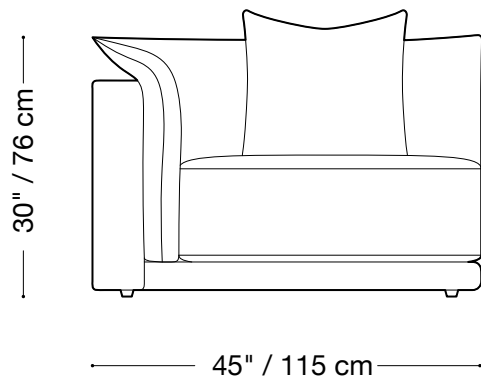

**MONTAUK
SOFA**

Jill Outdoor

MONTAUK SOFA

Jill Outdoor

Sofa

Length 125" / 318 cm
Depth 44" / 112 cm
Height 25" / 76 cm

The Jill outdoor is made with a slipcover that can be removed and is composed of modular units. Multiple configurations are possible.

*Back pillows will add approx. 5" to height.

MONTAUK SOFA

Jill Outdoor

Loveseat

Length 90" / 229 cm
Depth 44" / 112 cm
Height 25" / 76 cm

The Jill outdoor is made with a slipcover that can be removed and is composed of modular units. Multiple configurations are possible.

*Back pillows will add approx. 5" to height.

MONTAUK SOFA

Jill Outdoor

One arm chair

Length 45" / 115 cm
Depth 44" / 112 cm
Height 25" / 76 cm

The Jill outdoor is made with a slipcover that can be removed and is composed of modular units. Multiple configurations are possible.

*Back pillows will add approx. 5" to height.

MONTAUK SOFA

Jill Outdoor

Armless Chair

Length 35" / 89 cm
Depth 44" / 112 cm
Height 25" / 76 cm

The Jill outdoor is made with a slipcover that can be removed and is composed of modular units. Multiple configurations are possible.