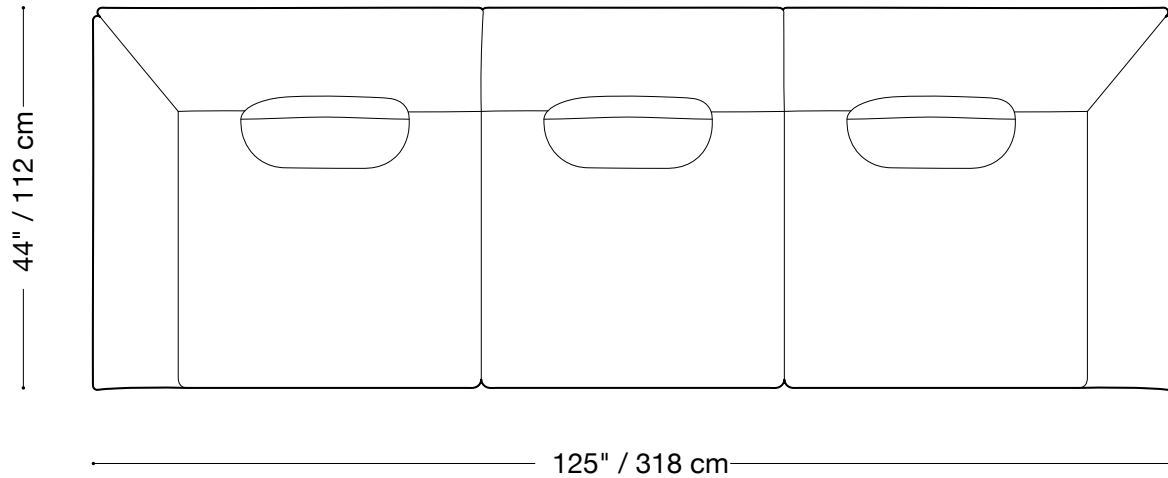

**MONTAUK
SOFA**

Jill Outdoor

MONTAUK SOFA

Jill Outdoor

Sofa

Length 125" / 318 cm
Depth 44" / 112 cm
Height 25" / 76 cm

The Jill outdoor is made with a slipcover that can be removed and is composed of modular units. Multiple configurations are possible.

*Back pillows will add approx. 5" to height.

MONTAUK SOFA

Jill Outdoor

Loveseat

Length 90" / 229 cm
Depth 44" / 112 cm
Height 25" / 76 cm

The Jill outdoor is made with a slipcover that can be removed and is composed of modular units. Multiple configurations are possible.

*Back pillows will add approx. 5" to height.

MONTAUK SOFA

Jill Outdoor

One arm chair

Length 45" / 115 cm
Depth 44" / 112 cm
Height 25" / 76 cm

The Jill outdoor is made with a slipcover that can be removed and is composed of modular units. Multiple configurations are possible.

*Back pillows will add approx. 5" to height.

MONTAUK SOFA

Jill Outdoor

Armless Chair

Length 35" / 89 cm
Depth 44" / 112 cm
Height 25" / 76 cm

The Jill outdoor is made with a slipcover that can be removed and is composed of modular units. Multiple configurations are possible.