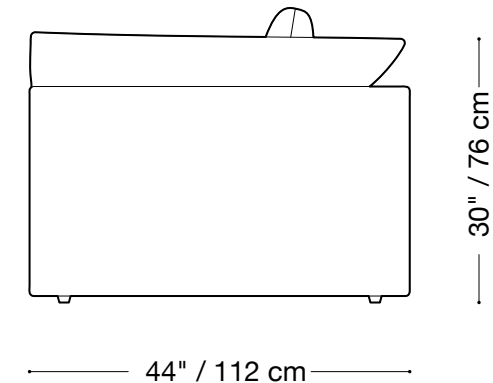

**MONTAUK
SOFA**

Jill Outdoor

MONTAUK SOFA

Jill Outdoor

Sofa

Length 125" / 318 cm
Depth 44" / 112 cm
Height 25" / 76 cm

The Jill outdoor is made with a slipcover that can be removed and is composed of modular units. Multiple configurations are possible.

*Back pillows will add approx. 5" to height.

MONTAUK SOFA

Jill Outdoor

Loveseat

Length 90" / 229 cm
Depth 44" / 112 cm
Height 25" / 76 cm

The Jill outdoor is made with a slipcover that can be removed and is composed of modular units. Multiple configurations are possible.

*Back pillows will add approx. 5" to height.

MONTAUK SOFA

Jill Outdoor

One arm chair

Length 45" / 115 cm
Depth 44" / 112 cm
Height 25" / 76 cm

The Jill outdoor is made with a slipcover that can be removed and is composed of modular units. Multiple configurations are possible.

*Back pillows will add approx. 5" to height.

MONTAUK SOFA

Jill Outdoor

Armless Chair

Length 35" / 89 cm
Depth 44" / 112 cm
Height 25" / 76 cm

The Jill outdoor is made with a slipcover that can be removed and is composed of modular units. Multiple configurations are possible.