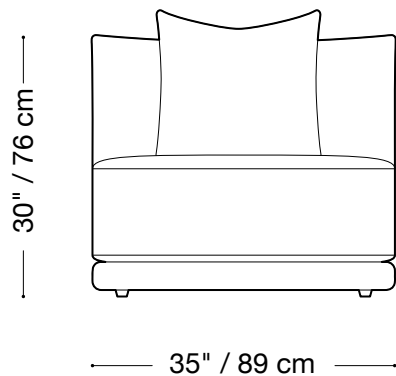

*Back pillows will add approx. 5" to height.

MONTAUK SOFA

Jill Outdoor

Loveseat

Length 90" / 229 cm
Depth 44" / 112 cm
Height 25" / 76 cm

The Jill outdoor is made with a slipcover that can be removed and is composed of modular units. Multiple configurations are possible.

*Back pillows will add approx. 5" to height.

MONTAUK SOFA

Jill Outdoor

One arm chair

Length 45" / 115 cm
Depth 44" / 112 cm
Height 25" / 76 cm

The Jill outdoor is made with a slipcover that can be removed and is composed of modular units. Multiple configurations are possible.

*Back pillows will add approx. 5" to height.

MONTAUK SOFA

Jill Outdoor

Armless Chair

Length 35" / 89 cm
Depth 44" / 112 cm
Height 25" / 76 cm

The Jill outdoor is made with a slipcover that can be removed and is composed of modular units. Multiple configurations are possible.

*Back pillows will add approx. 5" to height.

MONTAUK SOFA

Jill Outdoor

Ottoman

Length 35" / 89 cm
Depth 44" / 112 cm
Height 16" / 41 cm

The Jill outdoor is made with a slipcover that can be removed and is composed of modular units. Multiple configurations are possible.