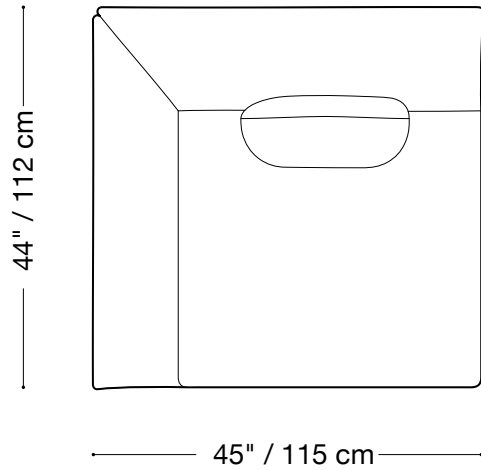

**MONTAUK
SOFA**

Jill Outdoor

MONTAUK SOFA

Jill Outdoor

Sofa

Length 125" / 318 cm
Depth 44" / 112 cm
Height 25" / 76 cm

The Jill outdoor is made with a slipcover that can be removed and is composed of modular units. Multiple configurations are possible.

*Back pillows will add approx. 5" to height.

MONTAUK SOFA

Jill Outdoor

Loveseat

Length 90" / 229 cm
Depth 44" / 112 cm
Height 25" / 76 cm

The Jill outdoor is made with a slipcover that can be removed and is composed of modular units. Multiple configurations are possible.

*Back pillows will add approx. 5" to height.

MONTAUK SOFA

Jill Outdoor

One arm chair

Length 45" / 115 cm
Depth 44" / 112 cm
Height 25" / 76 cm

The Jill outdoor is made with a slipcover that can be removed and is composed of modular units. Multiple configurations are possible.

*Back pillows will add approx. 5" to height.

MONTAUK SOFA

Jill Outdoor

Armless Chair

Length 35" / 89 cm
Depth 44" / 112 cm
Height 25" / 76 cm

The Jill outdoor is made with a slipcover that can be removed and is composed of modular units. Multiple configurations are possible.