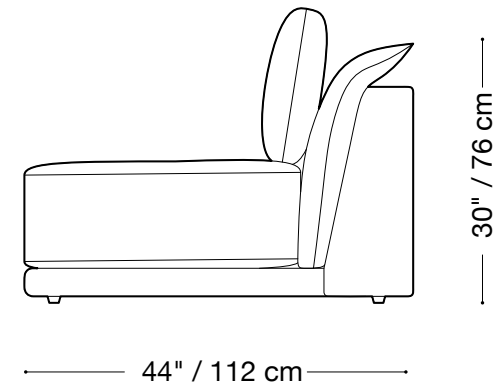

*Back pillows will add approx. 5" to height.

MONTAUK SOFA

Jill Outdoor

Loveseat

Length 90" / 229 cm
Depth 44" / 112 cm
Height 25" / 76 cm

The Jill outdoor is made with a slipcover that can be removed and is composed of modular units. Multiple configurations are possible.

*Back pillows will add approx. 5" to height.

MONTAUK SOFA

Jill Outdoor

One arm chair

Length 45" / 115 cm
Depth 44" / 112 cm
Height 25" / 76 cm

The Jill outdoor is made with a slipcover that can be removed and is composed of modular units. Multiple configurations are possible.

*Back pillows will add approx. 5" to height.

MONTAUK SOFA

Jill Outdoor

Armless Chair

Length 35" / 89 cm
Depth 44" / 112 cm
Height 25" / 76 cm

The Jill outdoor is made with a slipcover that can be removed and is composed of modular units. Multiple configurations are possible.

*Back pillows will add approx. 5" to height.

MONTAUK SOFA

Jill Outdoor

Ottoman

Length 35" / 89 cm
Depth 44" / 112 cm
Height 16" / 41 cm

The Jill outdoor is made with a slipcover that can be removed and is composed of modular units. Multiple configurations are possible.