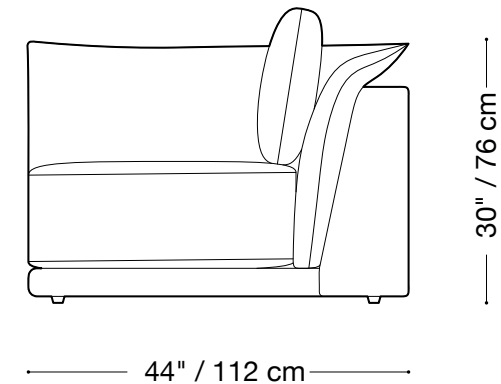

**MONTAUK
SOFA**

Jill Outdoor

MONTAUK SOFA

Jill Outdoor

Sofa

Length 125" / 318 cm
Depth 44" / 112 cm
Height 25" / 76 cm

The Jill outdoor is made with a slipcover that can be removed and is composed of modular units. Multiple configurations are possible.

*Back pillows will add approx. 5" to height.

MONTAUK SOFA

Jill Outdoor

Loveseat

Length 90" / 229 cm
Depth 44" / 112 cm
Height 25" / 76 cm

The Jill outdoor is made with a slipcover that can be removed and is composed of modular units. Multiple configurations are possible.

*Back pillows will add approx. 5" to height.

MONTAUK SOFA

Jill Outdoor

One arm chair

Length 45" / 115 cm
Depth 44" / 112 cm
Height 25" / 76 cm

The Jill outdoor is made with a slipcover that can be removed and is composed of modular units. Multiple configurations are possible.

*Back pillows will add approx. 5" to height.

MONTAUK SOFA

Jill Outdoor

Armless Chair

Length 35" / 89 cm
Depth 44" / 112 cm
Height 25" / 76 cm

The Jill outdoor is made with a slipcover that can be removed and is composed of modular units. Multiple configurations are possible.