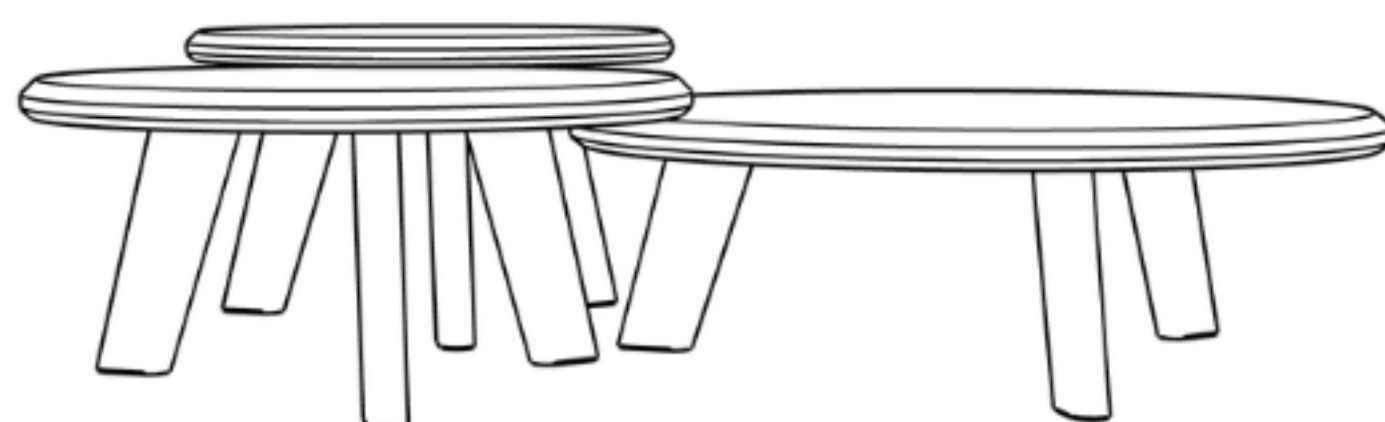

# D4 Coffee Tables

Semi nesting, fully flat packable coffee tables made of solid wood. Designed to work as a pair (or more), these tables come apart to be used as singles to suit any situation or space. Utilizing slip together wooden joinery, they are easily assembled/disassembled.

**Sizes: Small 24" in diameter 14 5/8" tall**  
**Medium 28" in diameter, 13" tall**  
**Large 36" in diameter, 11 3/8" tall**

**Material options: White Oak, Black Walnut, Ash**  
**Finished with hardwax oil.**