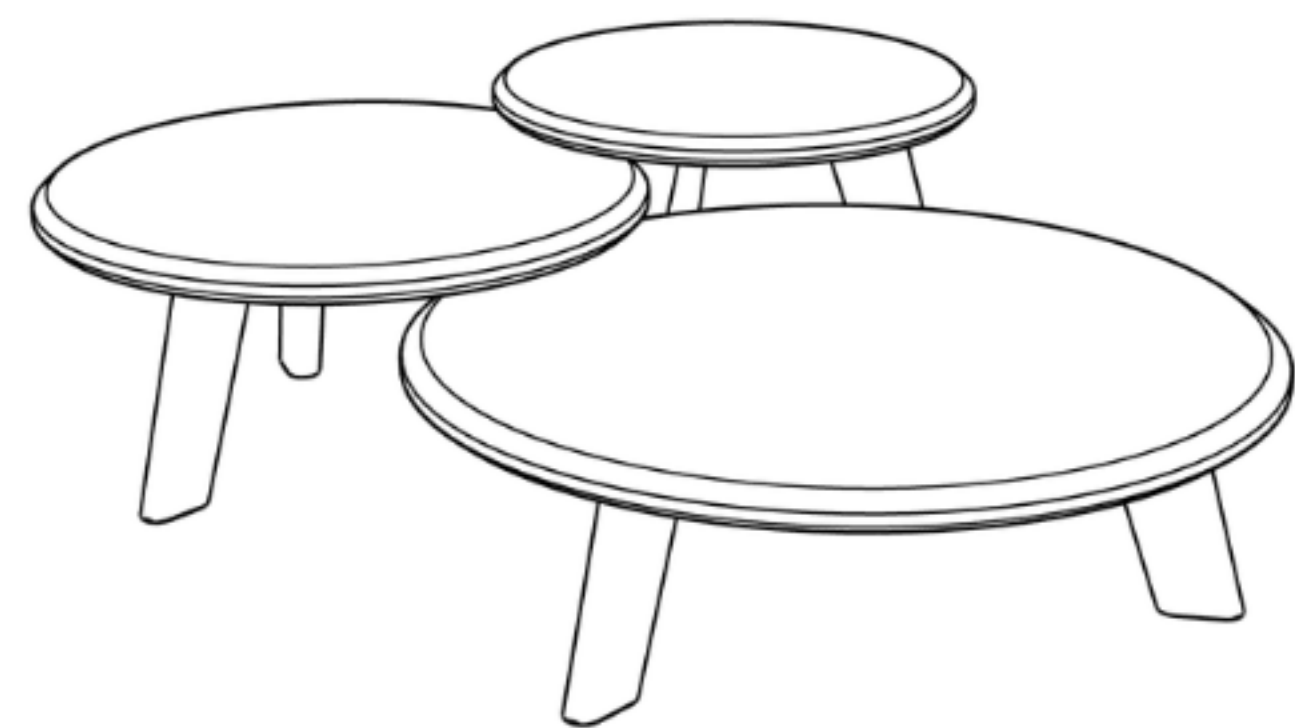

# D4 Coffee Tables

Semi nesting, fully flat packable coffee tables made of solid wood. Designed to work as a pair (or more), these tables come apart to be used as singles to suit any situation or space. Utilizing slip together wooden joinery, they are easily assembled/disassembled.

**Sizes: Small 24" in diameter 14 5/8" tall**  
**Medium 28" in diameter, 13" tall**  
**Large 36" in diameter, 11 3/8" tall**

**Material options: White Oak, Black Walnut, Ash**  
**Finished with hardwax oil.**