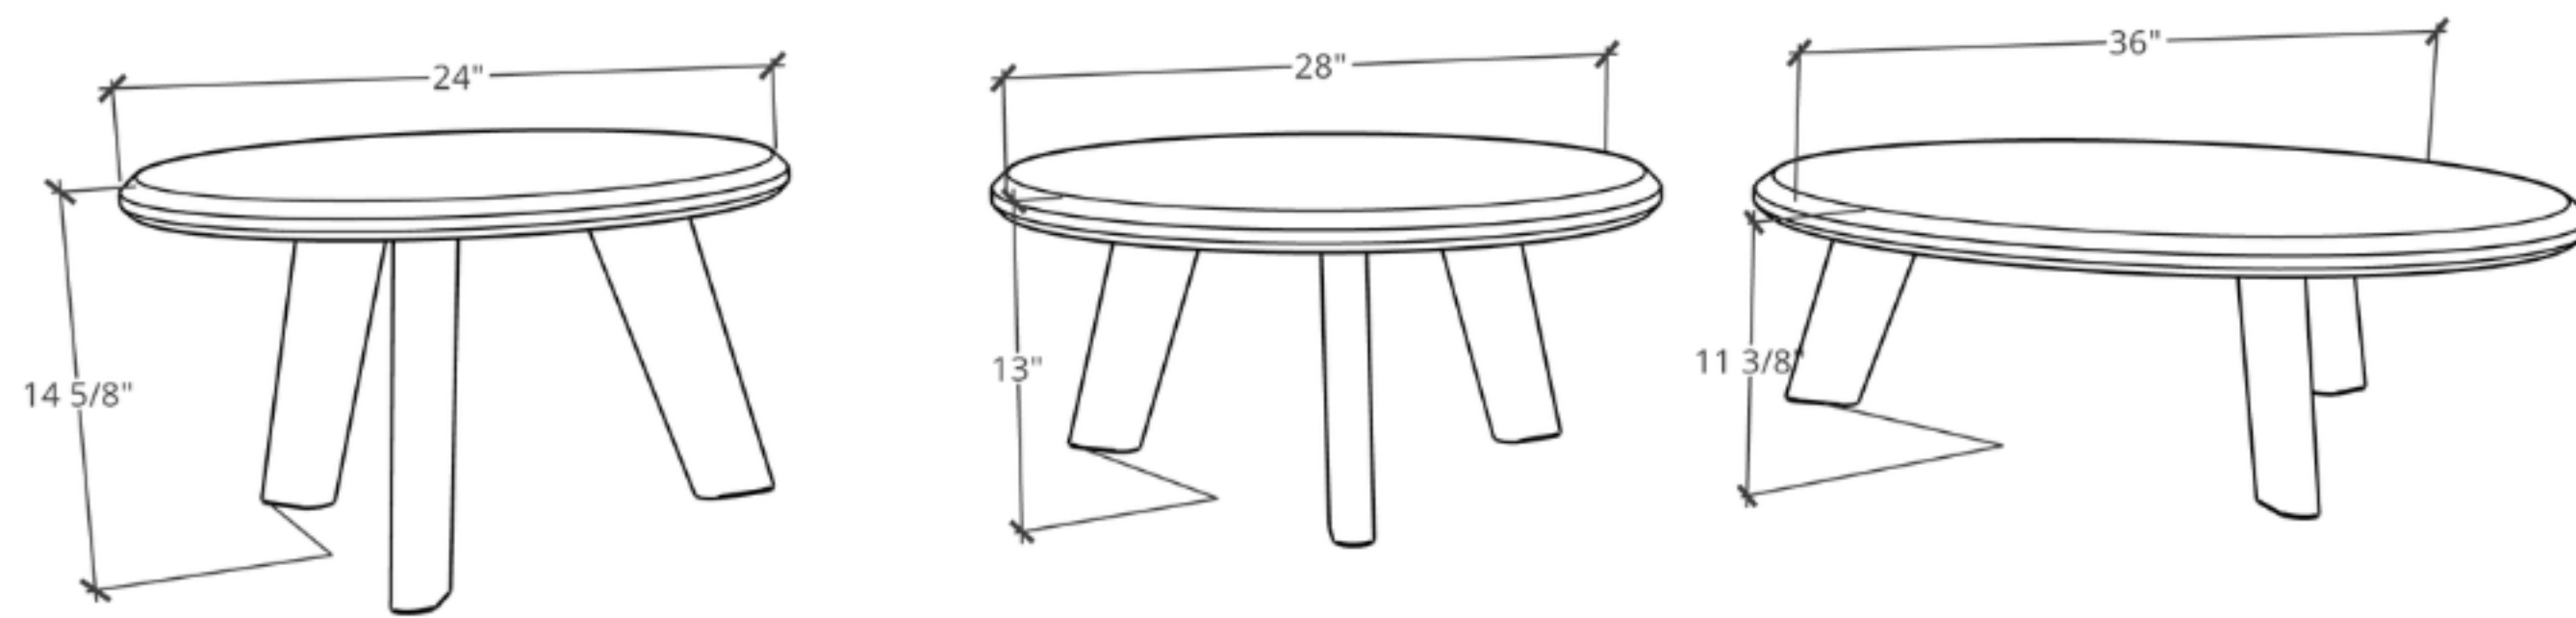

# D4 Coffee Tables

Semi nesting, fully flat packable coffee tables made of solid wood. Designed to work as a pair (or more), these tables come apart to be used as singles to suit any situation or space. Utilizing slip together wooden joinery, they are easily assembled/disassembled.

**Sizes: Small 24" in diameter 14 5/8" tall**  
**Medium 28" in diameter, 13" tall**  
**Large 36" in diameter, 11 3/8" tall**

**Material options: White Oak, Black Walnut, Ash**  
**Finished with hardwax oil.**