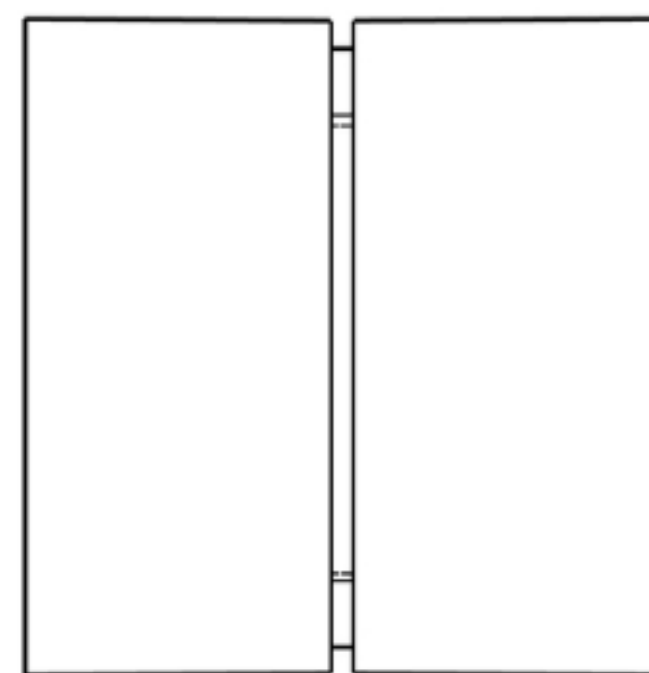

D4 Counter Stool

Designed with ergonomics, comfort and subtlety in mind, this stool is as functional as it is sculptural. A solid wooden frame, made with traditional joinery, supports two solid seat planks, which are carefully angled towards one another to cradle its occupant.

Sizes: 24" tall, 14 1/2" wide, 14" deep

Material options: White Oak, Black Walnut, Ash
Finished with hardwax oil.

DIMMO

ATELIER