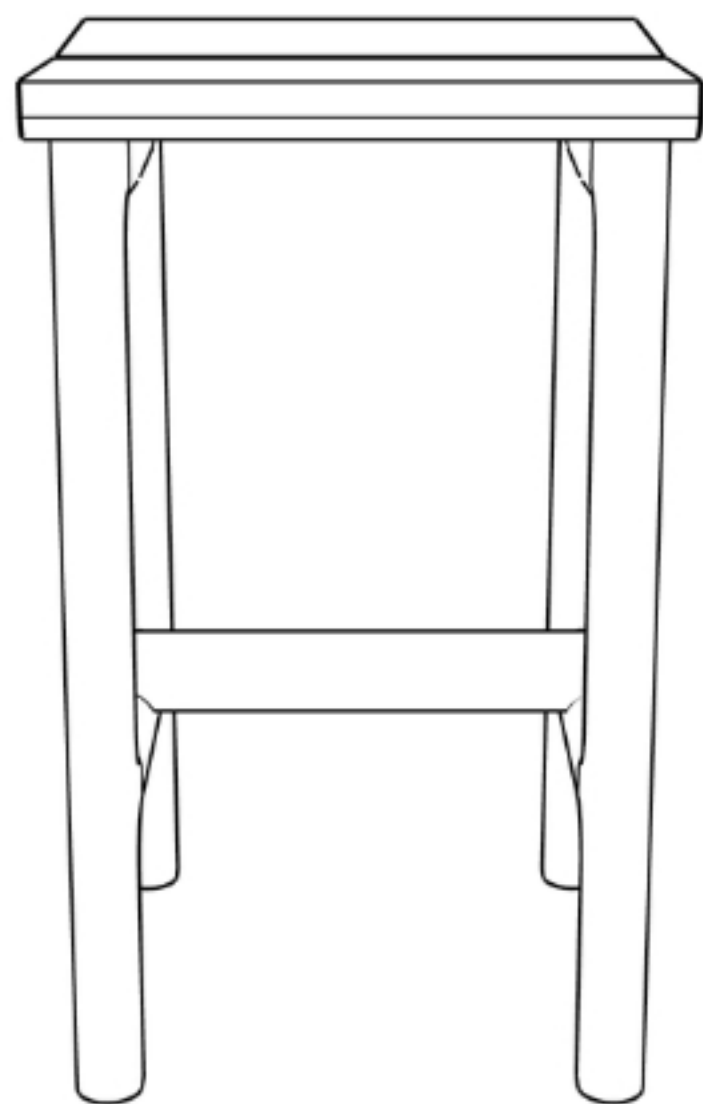

D4 Counter Stool

Designed with ergonomics, comfort and subtlety in mind, this stool is as functional as it is sculptural. A solid wooden frame, made with traditional joinery, supports two solid seat planks, which are carefully angled towards one another to cradle its occupant.

Sizes: 24" tall, 14 1/2" wide, 14" deep

Material options: White Oak, Black Walnut, Ash
Finished with hardwax oil.

DIMMO

ATELIER