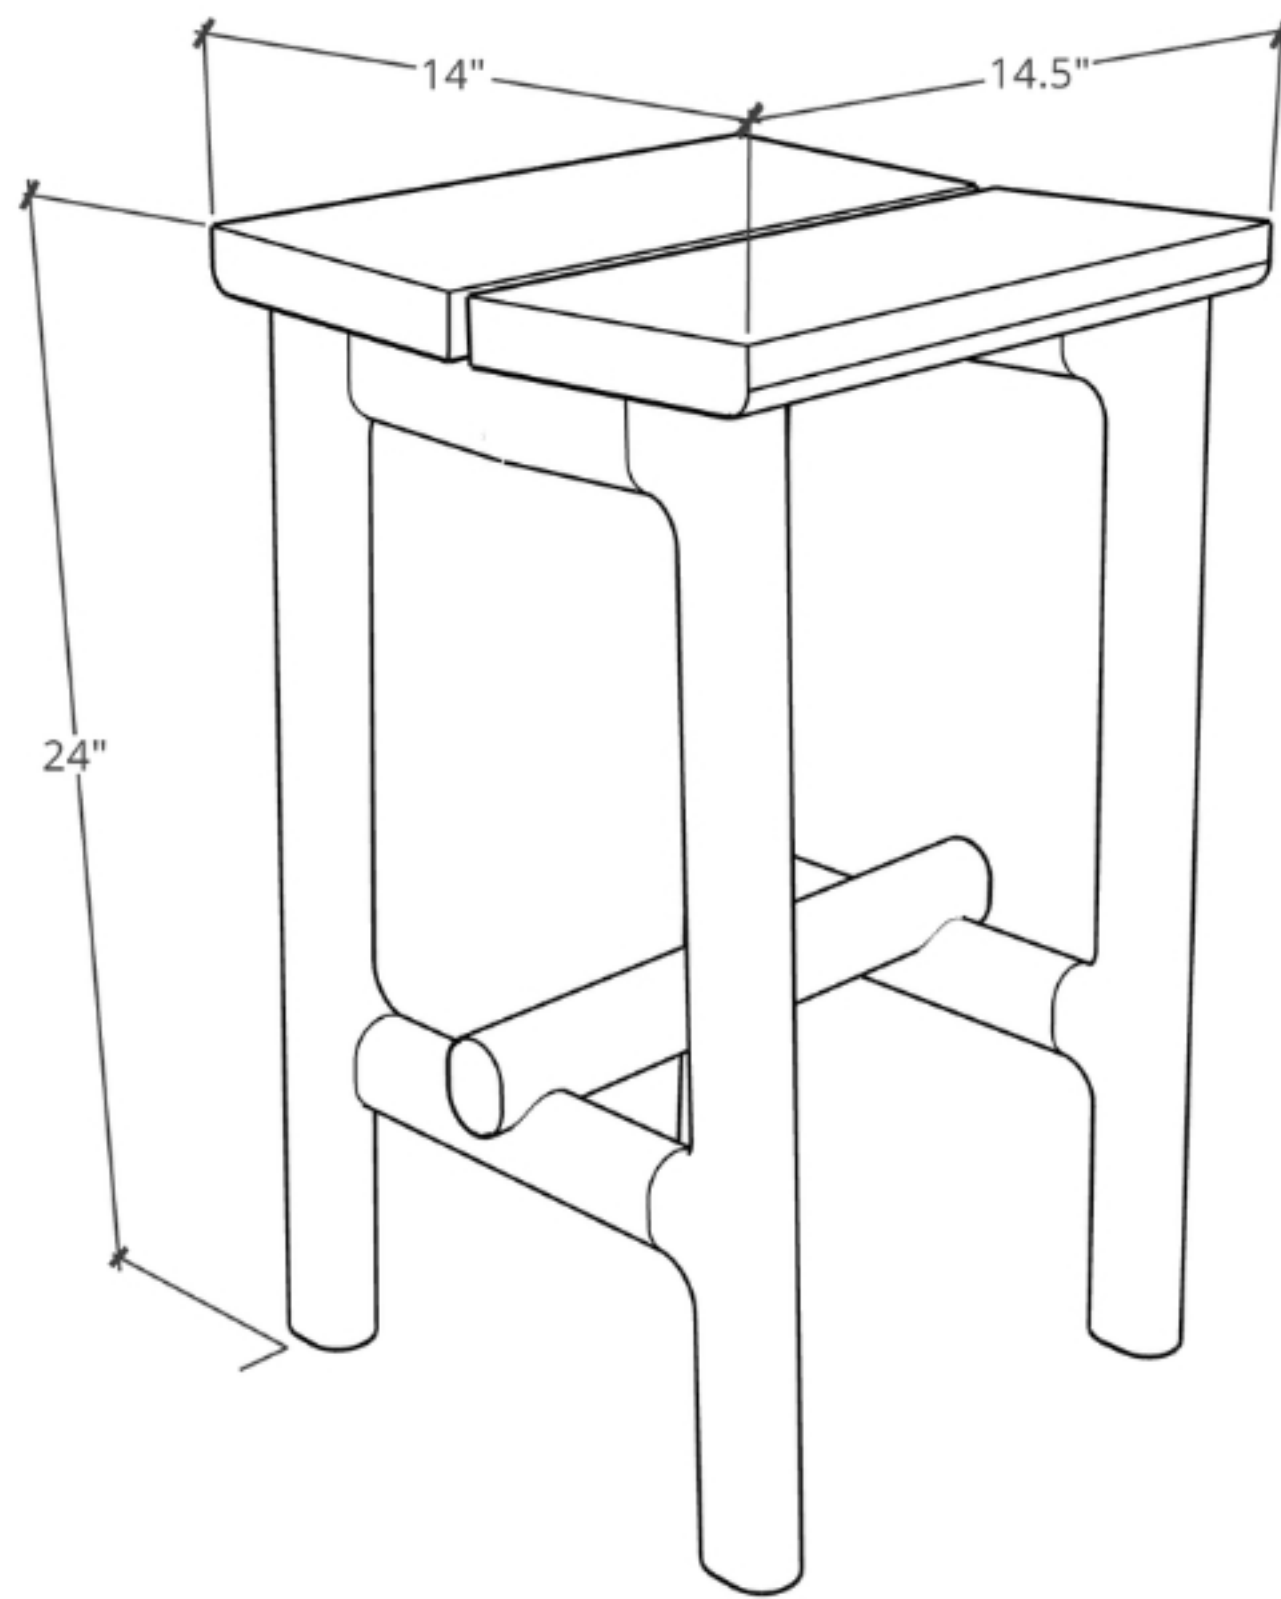

D4 Counter Stool

Designed with ergonomics, comfort and subtlety in mind, this stool is as functional as it is sculptural. A solid wooden frame, made with traditional joinery, supports two solid seat planks, which are carefully angled towards one another to cradle its occupant.

Sizes: 24" tall, 14 1/2" wide, 14" deep

Material options: White Oak, Black Walnut, Ash
Finished with hardwax oil.

DIMMO

ATELIER