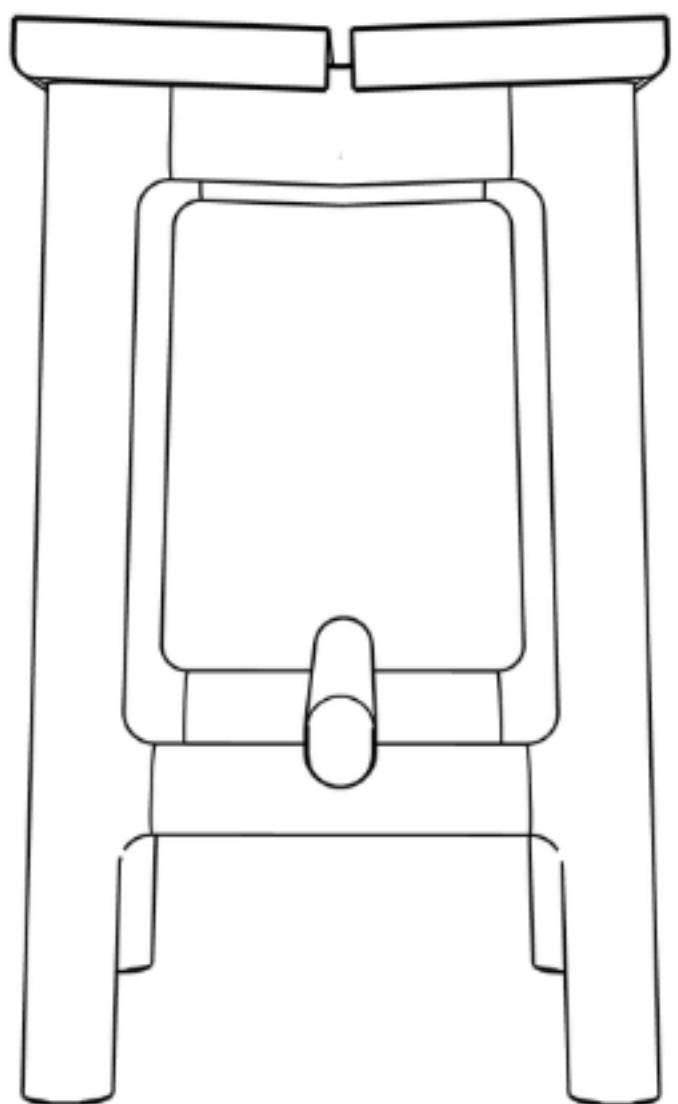

D4 Counter Stool

Designed with ergonomics, comfort and subtlety in mind, this stool is as functional as it is sculptural. A solid wooden frame, made with traditional joinery, supports two solid seat planks, which are carefully angled towards one another to cradle its occupant.

Sizes: 24" tall, 14 1/2" wide, 14" deep

Material options: White Oak, Black Walnut, Ash
Finished with hardwax oil.

DIMMO

ATELIER