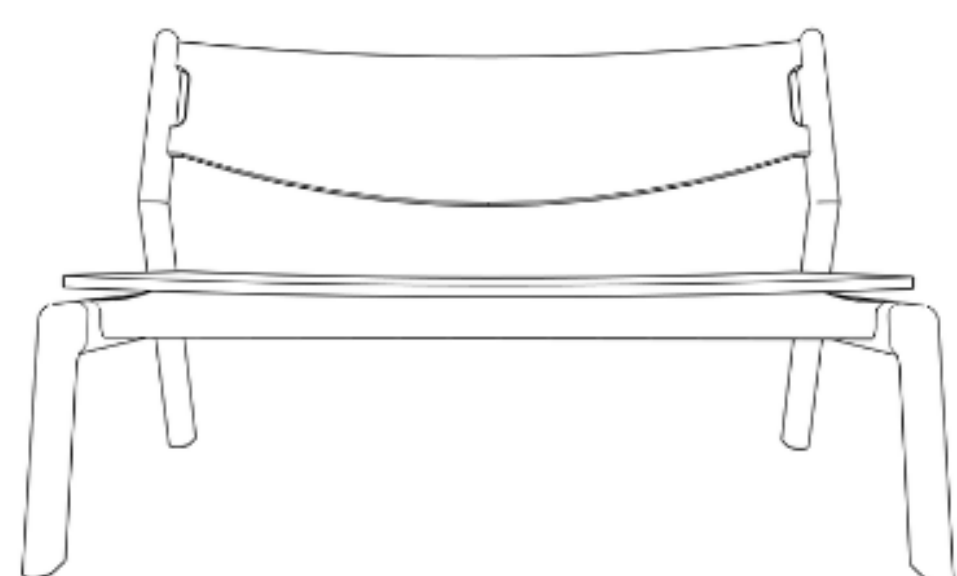

D4 Love Seat

Designed with ergonomics, comfort and subtlety in mind, this love seat is as functional as it is sculptural. A solid wooden frame, made with traditional joinery, supports a bent laminated seat and back, which are carefully curved to cradle its occupant single or plural.

Sizes: Footprint 29.5" x 49.5" Height 31"

Material Options": Ash, Black Walnut, White Oak

Seating pad made of 100% wool felt and cork.

Finished with hardwax oil

ATELIER
DIMMO