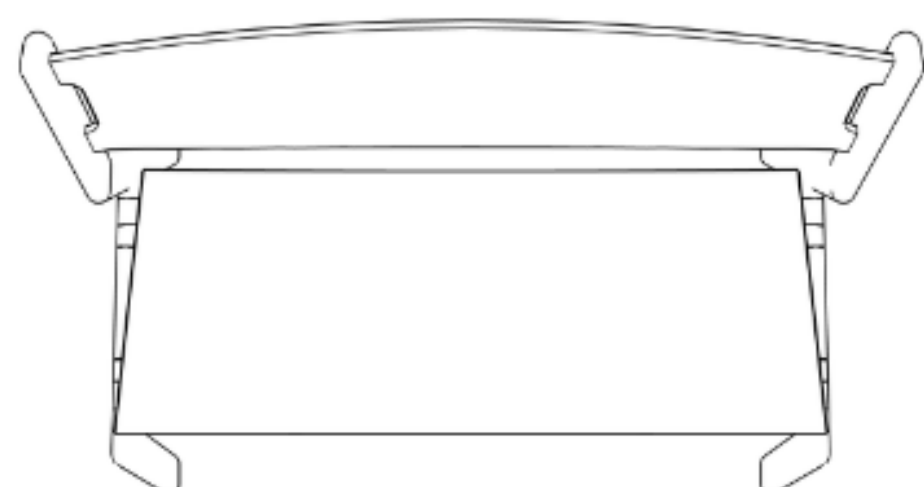

D4 Love Seat

Designed with ergonomics, comfort and subtlety in mind, this love seat is as functional as it is sculptural. A solid wooden frame, made with traditional joinery, supports a bent laminated seat and back, which are carefully curved to cradle its occupant single or plural.

Sizes: Footprint 29.5" x 49.5" Height 31"

Material Options": Ash, Black Walnut, White Oak

Seating pad made of 100% wool felt and cork.

Finished with hardwax oil

ATELIER
DIMMO