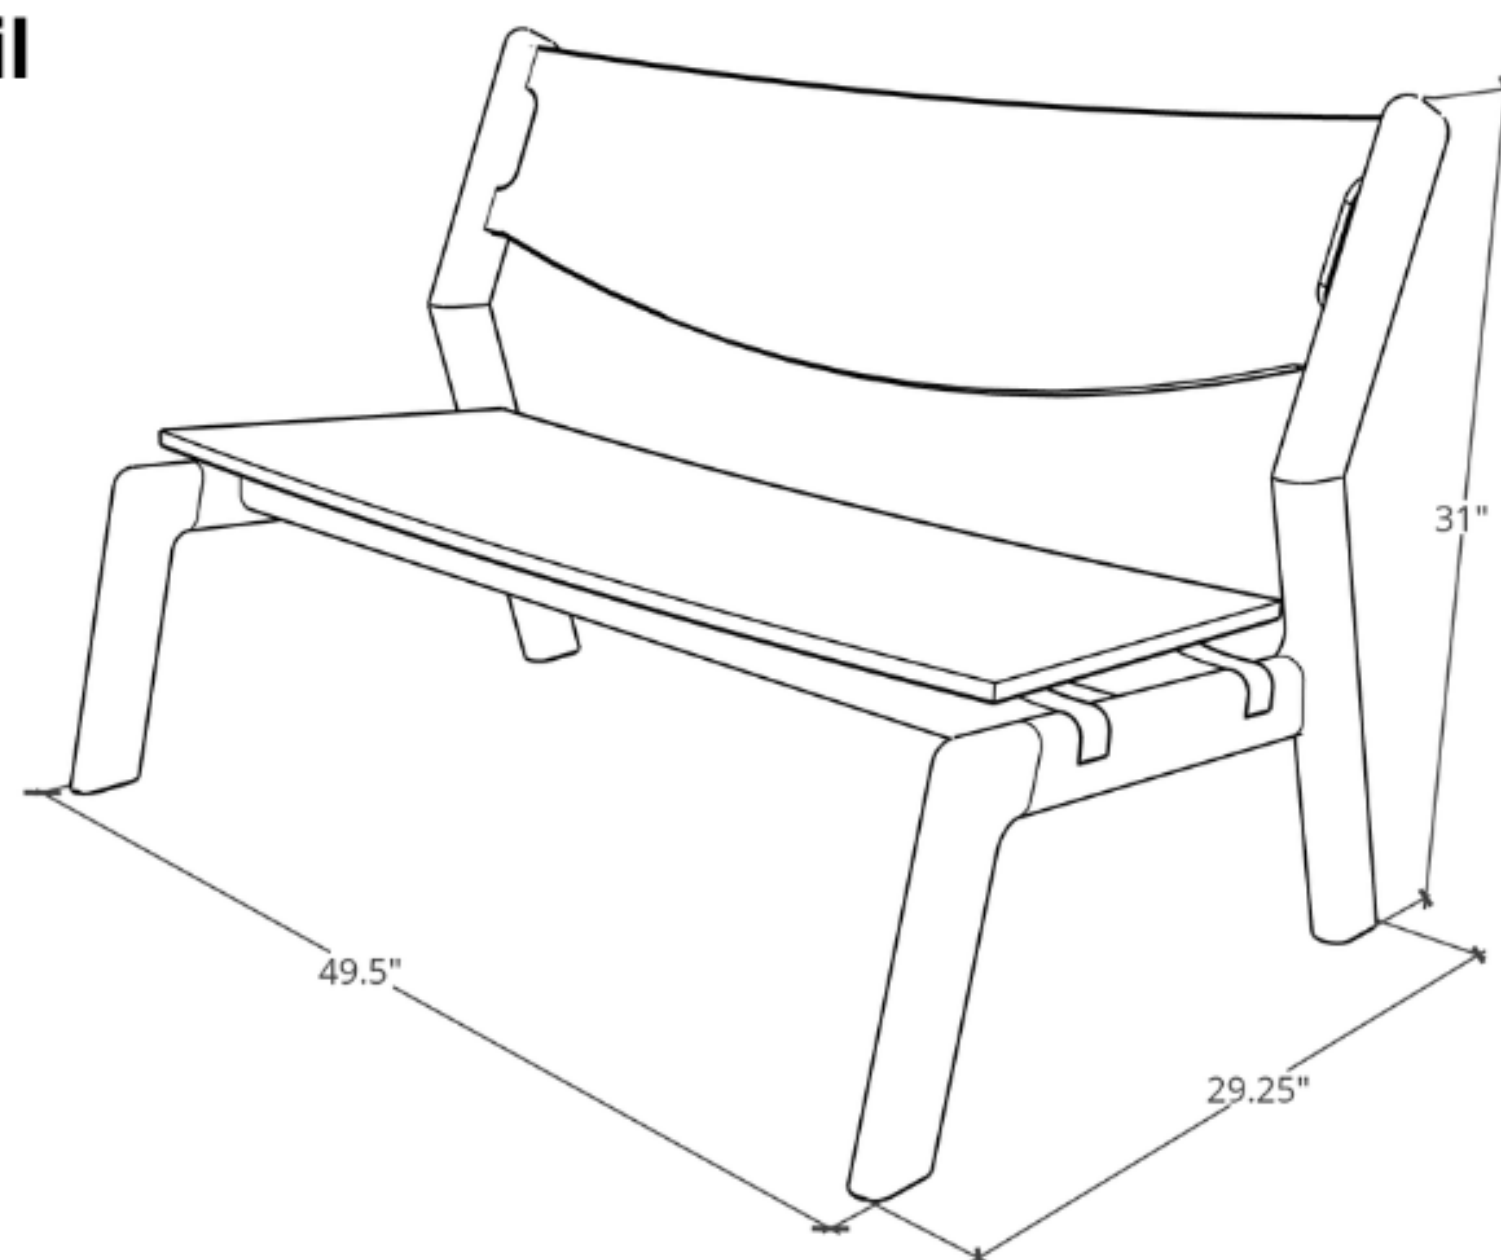

D4 Love Seat

Designed with ergonomics, comfort and subtlety in mind, this love seat is as functional as it is sculptural. A solid wooden frame, made with traditional joinery, supports a bent laminated seat and back, which are carefully curved to cradle its occupant single or plural.

Sizes: Footprint 29.5" x 49.5" Height 31"

Material Options": Ash, Black Walnut, White Oak

Seating pad made of 100% wool felt and cork.

Finished with hardwax oil

ATELIER
DIMMO