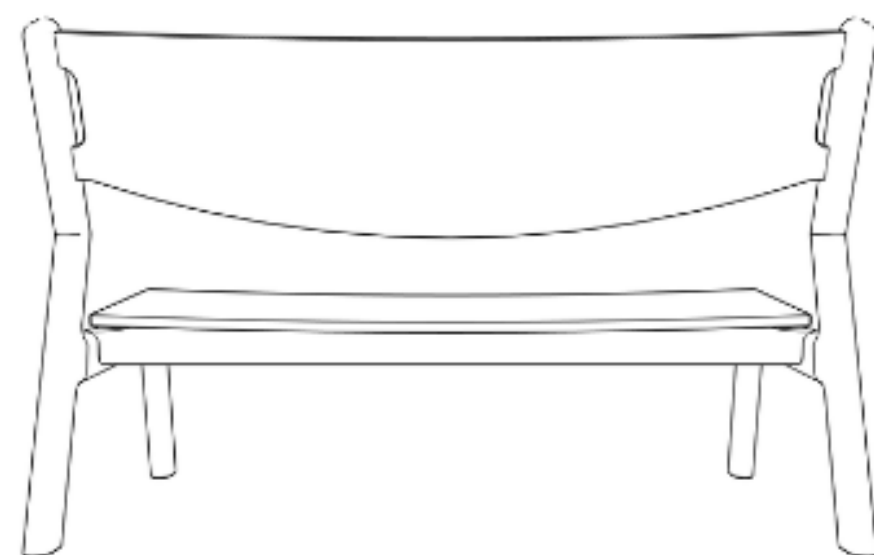

D4 Love Seat

Designed with ergonomics, comfort and subtlety in mind, this love seat is as functional as it is sculptural. A solid wooden frame, made with traditional joinery, supports a bent laminated seat and back, which are carefully curved to cradle its occupant single or plural.

Sizes: Footprint 29.5" x 49.5" Height 31"

Material Options": Ash, Black Walnut, White Oak

Seating pad made of 100% wool felt and cork.

Finished with hardwax oil

ATELIER
DIMMO