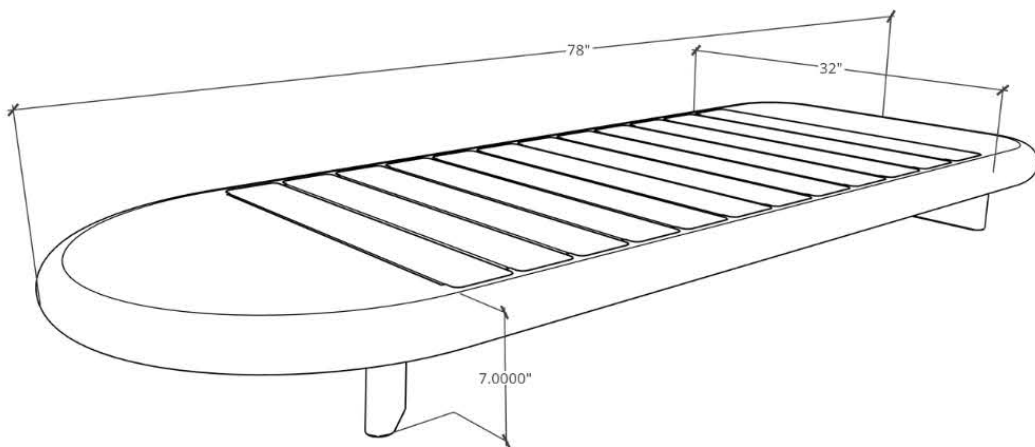

# Dimo Daybed

In collaboration with Montauk Sofa, the Dimo Daybed is the perfect blend of soft, sumptuous upholstery placed upon a solid foundation. A wonderful platform to get lost in daydreams. The daybed's structure is composed of solid wood constructed with traditional joinery.

Sizes: 78" long, 32" wide, 16" tall  
Custom upholstery available

Material options: White Oak, Black Walnut, Ash  
Finished with hardwax oil.

DIMMO

ATELIER