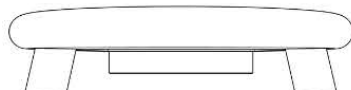

# Dimo Daybed

In collaboration with Montauk Sofa, the Dimo Daybed is the perfect blend of soft, sumptuous upholstery placed upon a solid foundation. A wonderful platform to get lost in daydreams. The daybed's structure is composed of solid wood constructed with traditional joinery.

Sizes: 78" long, 32" wide, 16" tall  
Custom upholstery available

Material options: White Oak, Black Walnut, Ash  
Finished with hardwax oil.

DIMMO

ATELIER