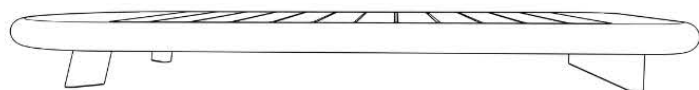

# Dimo Daybed

In collaboration with Montauk Sofa, the Dimo Daybed is the perfect blend of soft, sumptuous upholstery placed upon a solid foundation. A wonderful platform to get lost in daydreams. The daybed's structure is composed of solid wood constructed with traditional joinery.

Sizes: 78" long, 32" wide, 16" tall  
Custom upholstery available

Material options: White Oak, Black Walnut, Ash  
Finished with hardwax oil.

DIMMO

ATELIER