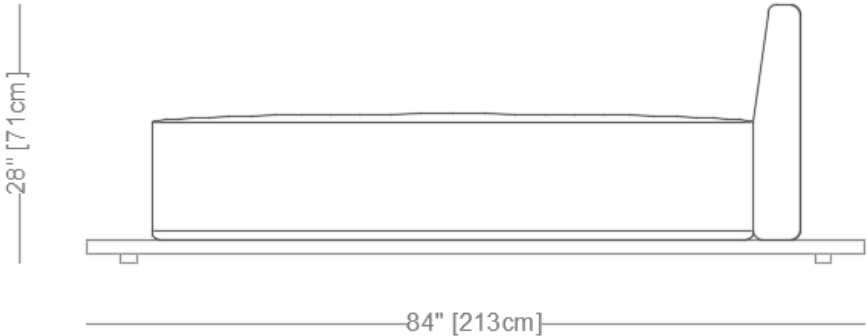

MONTAUK SOFA

Geoffrey Outdoor

MONTAUK SOFA

Geoffrey Outdoor

Sofa

Length 110" / 279 cm
Depth 40" / 102 cm
Height 28" / 71 cm

The Geoffrey Outdoor is composed of modular units. Multiple configurations are possible.

Length 36" / 91 cm
Depth 40" / 102 cm
Height 28" / 71 cm

The Geoffrey Outdoor is composed of modular units. Multiple configurations are possible.

MONTAUK SOFA

Geoffrey Outdoor

Lounge Chair

Length 84" / 213 cm
Depth 34" / 86 cm
Height 28" / 71 cm

The Geoffrey Outdoor is composed of modular units. Multiple configurations are possible.

MONTAUK SOFA

Geoffrey Outdoor

Lounge Chair (Wide)

Length 84" / 213 cm
Depth 38" / 97 cm
Height 28" / 71 cm

The Geoffrey Outdoor is composed of modular units. Multiple configurations are possible.

MONTAUK SOFA

Geoffrey Outdoor

Sectional

Length 107" x 107" / 272 cm x 272 cm
Depth 40" / 102 cm
Height 28" / 71 cm

The Geoffrey Outdoor is composed of modular units. Multiple configurations are possible.