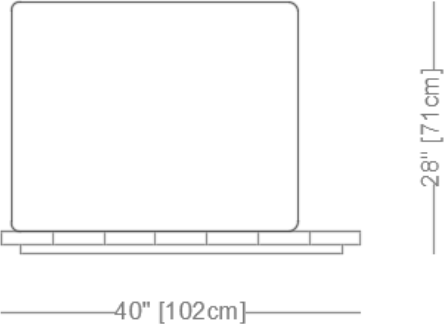

MONTAUK SOFA

Geoffrey Outdoor

MONTAUK SOFA

Geoffrey Outdoor

Sofa

Length 110" / 279 cm
Depth 40" / 102 cm
Height 28" / 71 cm

The Geoffrey Outdoor is composed of modular units. Multiple configurations are possible.

MONTAUK SOFA

Geoffrey Outdoor

Love Seat

Length 78" / 198 cm
Depth 40" / 102 cm
Height 28" / 71 cm

The Geoffrey Outdoor is composed of modular units. Multiple configurations are possible.

MONTAUK SOFA

Geoffrey Outdoor

One Arm Love Seat

Length 88" / 224 cm
Depth 40" / 102 cm
Height 28" / 71 cm

The Geoffrey Outdoor is composed of modular units. Multiple configurations are possible.

MONTAUK SOFA

Geoffrey Outdoor

Armless Chair

MONTAUK SOFA

Geoffrey Outdoor

Sectional

Length 107" x 107" / 272 cm x 272 cm
Depth 40" / 102 cm
Height 28" / 71 cm

The Geoffrey Outdoor is composed of modular units. Multiple configurations are possible.