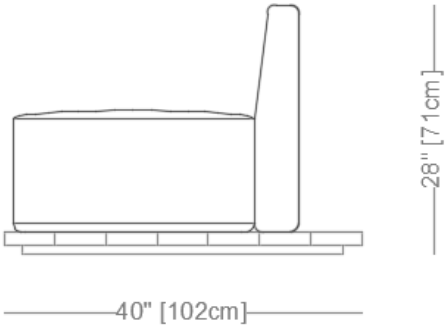

MONTAUK SOFA

Geoffrey Outdoor

Love Seat

Length 78" / 198 cm
Depth 40" / 102 cm
Height 28" / 71 cm

The Geoffrey Outdoor is composed of modular units. Multiple configurations are possible.

MONTAUK SOFA

Geoffrey Outdoor

One Arm Love Seat

Length 88" / 224 cm
Depth 40" / 102 cm
Height 28" / 71 cm

The Geoffrey Outdoor is composed of modular units. Multiple configurations are possible.

MONTAUK SOFA

Geoffrey Outdoor

Armless Chair

Length 36" / 91 cm
Depth 40" / 102 cm
Height 28" / 71 cm

The Geoffrey Outdoor is composed of modular units. Multiple configurations are possible.

MONTAUK SOFA

Geoffrey Outdoor

Lounge Chair

Length 84" / 213 cm
Depth 34" / 86 cm
Height 28" / 71 cm

MONTAUK SOFA

Geoffrey Outdoor

Sectional

Length 107" x 107" / 272 cm x 272 cm
Depth 40" / 102 cm
Height 28" / 71 cm

The Geoffrey Outdoor is composed of modular units. Multiple configurations are possible.