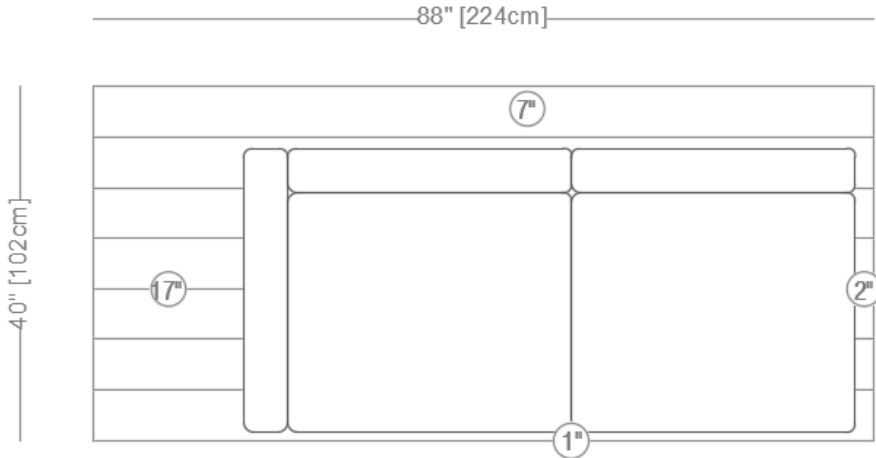

MONTAUK SOFA

Geoffrey Outdoor

MONTAUK SOFA

Geoffrey Outdoor

Sofa

Length 110" / 279 cm
Depth 40" / 102 cm
Height 28" / 71 cm

The Geoffrey Outdoor is composed of modular units. Multiple configurations are possible.

MONTAUK SOFA

Geoffrey Outdoor

Love Seat

Length 78" / 198 cm
Depth 40" / 102 cm
Height 28" / 71 cm

The Geoffrey Outdoor is composed of modular units. Multiple configurations are possible.

MONTAUK SOFA

Geoffrey Outdoor

One Arm Love Seat

Length 88" / 224 cm
Depth 40" / 102 cm
Height 28" / 71 cm

The Geoffrey Outdoor is composed of modular units. Multiple configurations are possible.

MONTAUK SOFA

Geoffrey Outdoor

Armless Chair

MONTAUK SOFA

Geoffrey Outdoor

Sectional

Length 107" x 107" / 272 cm x 272 cm
Depth 40" / 102 cm
Height 28" / 71 cm

The Geoffrey Outdoor is composed of modular units. Multiple configurations are possible.