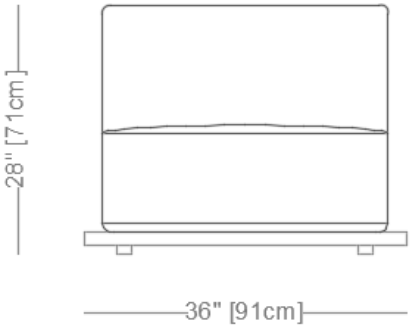

MONTAUK SOFA

Geoffrey Outdoor

Love Seat

Length 78" / 198 cm
Depth 40" / 102 cm
Height 28" / 71 cm

The Geoffrey Outdoor is composed of modular units. Multiple configurations are possible.

MONTAUK SOFA

Geoffrey Outdoor

One Arm Love Seat

Length 88" / 224 cm
Depth 40" / 102 cm
Height 28" / 71 cm

The Geoffrey Outdoor is composed of modular units. Multiple configurations are possible.

MONTAUK SOFA

Geoffrey Outdoor

Armless Chair

Length 36" / 91 cm
Depth 40" / 102 cm
Height 28" / 71 cm

The Geoffrey Outdoor is composed of modular units. Multiple configurations are possible.

MONTAUK SOFA

Geoffrey Outdoor

Lounge Chair

Length 84" / 213 cm
Depth 34" / 86 cm
Height 28" / 71 cm

MONTAUK SOFA

Geoffrey Outdoor

Sectional

Length 107" x 107" / 272 cm x 272 cm
Depth 40" / 102 cm
Height 28" / 71 cm

The Geoffrey Outdoor is composed of modular units. Multiple configurations are possible.