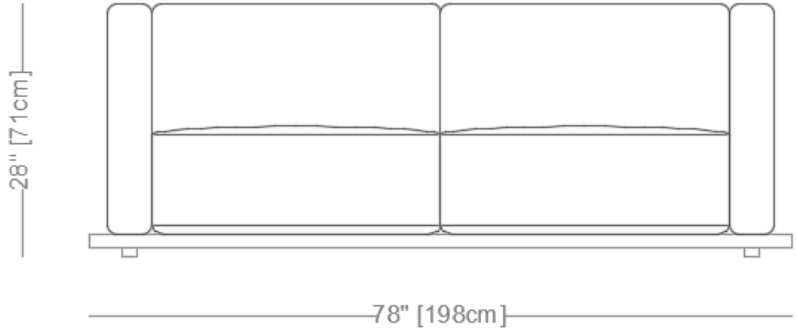

MONTAUK SOFA

Geoffrey Outdoor

MONTAUK SOFA

Geoffrey Outdoor

Sofa

Length 110" / 279 cm
Depth 40" / 102 cm
Height 28" / 71 cm

The Geoffrey Outdoor is composed of modular units. Multiple configurations are possible.

MONTAUK SOFA

Geoffrey Outdoor

Love Seat

Length 78" / 198 cm
Depth 40" / 102 cm
Height 28" / 71 cm

The Geoffrey Outdoor is composed of modular units. Multiple configurations are possible.

MONTAUK SOFA

Geoffrey Outdoor

One Arm Love Seat

Length 88" / 224 cm
Depth 40" / 102 cm
Height 28" / 71 cm

The Geoffrey Outdoor is composed of modular units. Multiple configurations are possible.

MONTAUK SOFA

Geoffrey Outdoor

Armless Chair

MONTAUK SOFA

Geoffrey Outdoor

Sectional

Length 107" x 107" / 272 cm x 272 cm
Depth 40" / 102 cm
Height 28" / 71 cm

The Geoffrey Outdoor is composed of modular units. Multiple configurations are possible.