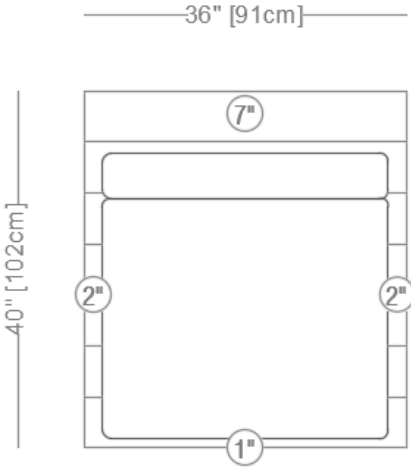

MONTAUK SOFA

Geoffrey Outdoor

Love Seat

Length 78" / 198 cm
Depth 40" / 102 cm
Height 28" / 71 cm

The Geoffrey Outdoor is composed of modular units. Multiple configurations are possible.

MONTAUK SOFA

Geoffrey Outdoor

One Arm Love Seat

Length 88" / 224 cm
Depth 40" / 102 cm
Height 28" / 71 cm

The Geoffrey Outdoor is composed of modular units. Multiple configurations are possible.

MONTAUK SOFA

Geoffrey Outdoor

Armless Chair

Length 36" / 91 cm
Depth 40" / 102 cm
Height 28" / 71 cm

The Geoffrey Outdoor is composed of modular units. Multiple configurations are possible.

MONTAUK SOFA

Geoffrey Outdoor

Lounge Chair

Length 84" / 213 cm
Depth 34" / 86 cm
Height 28" / 71 cm

MONTAUK SOFA

Geoffrey Outdoor

Sectional

Length 107" x 107" / 272 cm x 272 cm
Depth 40" / 102 cm
Height 28" / 71 cm

The Geoffrey Outdoor is composed of modular units. Multiple configurations are possible.