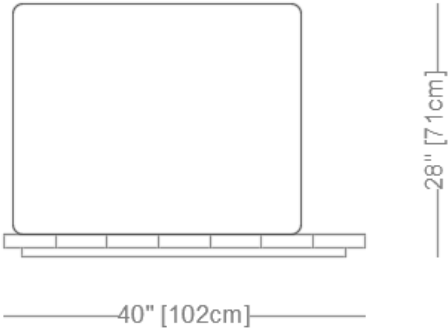

MONTAUK SOFA

Geoffrey Outdoor

MONTAUK SOFA

Geoffrey Outdoor

Sofa

Length 110" / 279 cm
Depth 40" / 102 cm
Height 28" / 71 cm

The Geoffrey Outdoor is composed of modular units. Multiple configurations are possible.

MONTAUK SOFA

Geoffrey Outdoor

Love Seat

Length 78" / 198 cm
Depth 40" / 102 cm
Height 28" / 71 cm

The Geoffrey Outdoor is composed of modular units. Multiple configurations are possible.

MONTAUK SOFA

Geoffrey Outdoor

One Arm Love Seat

Length 88" / 224 cm
Depth 40" / 102 cm
Height 28" / 71 cm

The Geoffrey Outdoor is composed of modular units. Multiple configurations are possible.

MONTAUK SOFA

Geoffrey Outdoor

Armless Chair

MONTAUK SOFA

Geoffrey Outdoor

Sectional

Length 107" x 107" / 272 cm x 272 cm
Depth 40" / 102 cm
Height 28" / 71 cm

The Geoffrey Outdoor is composed of modular units. Multiple configurations are possible.