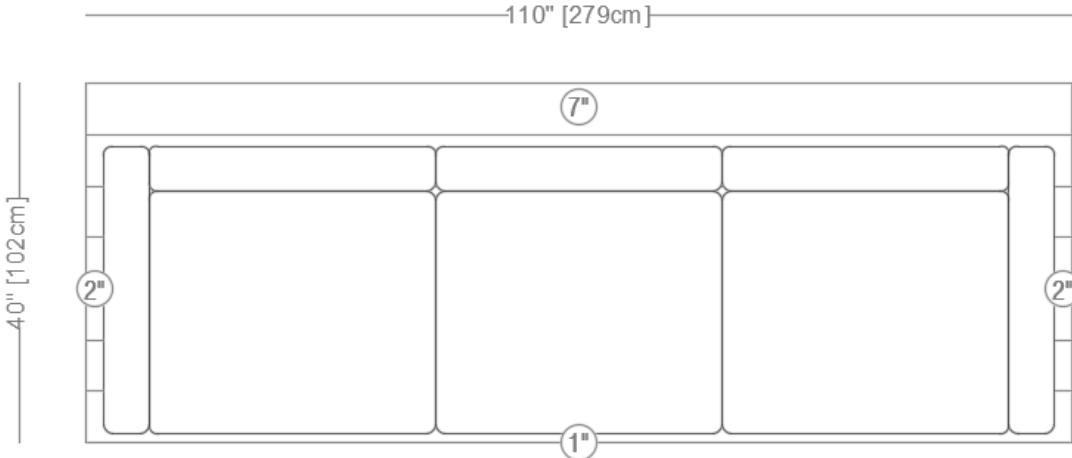

MONTAUK SOFA

Geoffrey Outdoor

MONTAUK SOFA

Geoffrey Outdoor

Sofa

Length 110" / 279 cm
Depth 40" / 102 cm
Height 28" / 71 cm

The Geoffrey Outdoor is composed of modular units. Multiple configurations are possible.

MONTAUK SOFA

Geoffrey Outdoor

Love Seat

Length 78" / 198 cm
Depth 40" / 102 cm
Height 28" / 71 cm

The Geoffrey Outdoor is composed of modular units. Multiple configurations are possible.

MONTAUK SOFA

Geoffrey Outdoor

One Arm Love Seat

Length 88" / 224 cm
Depth 40" / 102 cm
Height 28" / 71 cm

The Geoffrey Outdoor is composed of modular units. Multiple configurations are possible.

MONTAUK SOFA

Geoffrey Outdoor

Armless Chair

MONTAUK SOFA

Geoffrey Outdoor

Sectional

Length 107" x 107" / 272 cm x 272 cm
Depth 40" / 102 cm
Height 28" / 71 cm

The Geoffrey Outdoor is composed of modular units. Multiple configurations are possible.