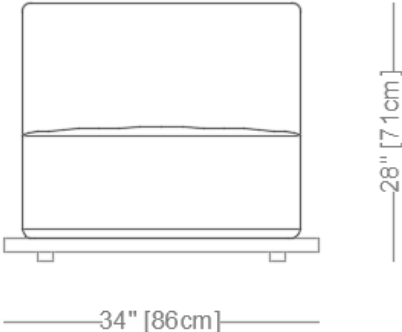

One Arm Love Seat

Length 88" / 224 cm
Depth 40" / 102 cm
Height 28" / 71 cm

The Geoffrey Outdoor is composed of modular units. Multiple configurations are possible.

MONTAUK SOFA

Geoffrey Outdoor

Armless Chair

Length 36" / 91 cm
Depth 40" / 102 cm
Height 28" / 71 cm

The Geoffrey Outdoor is composed of modular units. Multiple configurations are possible.

MONTAUK SOFA

Geoffrey Outdoor

Lounge Chair

Length 84" / 213 cm
Depth 34" / 86 cm
Height 28" / 71 cm

The Geoffrey Outdoor is composed of modular units. Multiple configurations are possible.

MONTAUK SOFA

Geoffrey Outdoor

Lounge Chair (Wide)

Length 84" / 213 cm
Depth 38" / 97 cm
Height 28" / 71 cm

The Geoffrey Outdoor is composed of modular units. Multiple configurations are possible.

MONTAUK SOFA

Geoffrey Outdoor

Sectional

Length 107" x 107" / 272 cm x 272 cm
Depth 40" / 102 cm
Height 28" / 71 cm

The Geoffrey Outdoor is composed of modular units. Multiple configurations are possible.