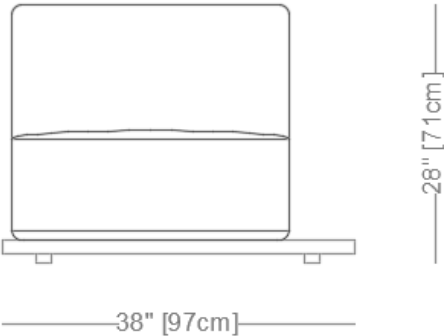

MONTAUK SOFA

Geoffrey Outdoor

Love Seat

Length 78" / 198 cm
Depth 40" / 102 cm
Height 28" / 71 cm

The Geoffrey Outdoor is composed of modular units. Multiple configurations are possible.

MONTAUK SOFA

Geoffrey Outdoor

Length 36" / 91 cm
Depth 40" / 102 cm
Height 28" / 71 cm

The Geoffrey Outdoor is composed of modular units. Multiple configurations are possible.

MONTAUK SOFA

Geoffrey Outdoor

Lounge Chair

Length 84" / 213 cm
Depth 34" / 86 cm
Height 28" / 71 cm

The Geoffrey Outdoor is composed of modular units. Multiple configurations are possible.

MONTAUK SOFA

Geoffrey Outdoor

Lounge Chair (Wide)

Length 84" / 213 cm
Depth 38" / 97 cm
Height 28" / 71 cm

The Geoffrey Outdoor is composed of modular units. Multiple configurations are possible.

MONTAUK SOFA

Geoffrey Outdoor

Sectional

Length 107" x 107" / 272 cm x 272 cm
Depth 40" / 102 cm
Height 28" / 71 cm

The Geoffrey Outdoor is composed of modular units. Multiple configurations are possible.