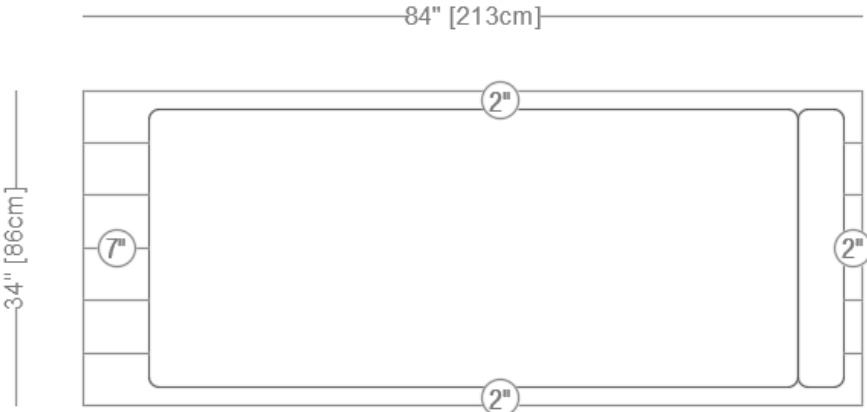

One Arm Love Seat

Length 88" / 224 cm
Depth 40" / 102 cm
Height 28" / 71 cm

The Geoffrey Outdoor is composed of modular units. Multiple configurations are possible.

MONTAUK SOFA

Geoffrey Outdoor

Armless Chair

Length 36" / 91 cm
Depth 40" / 102 cm
Height 28" / 71 cm

The Geoffrey Outdoor is composed of modular units. Multiple configurations are possible.

MONTAUK SOFA

Geoffrey Outdoor

Lounge Chair

Length 84" / 213 cm
Depth 34" / 86 cm
Height 28" / 71 cm

The Geoffrey Outdoor is composed of modular units. Multiple configurations are possible.

MONTAUK SOFA

Geoffrey Outdoor

Lounge Chair (Wide)

Length 84" / 213 cm
Depth 38" / 97 cm
Height 28" / 71 cm

The Geoffrey Outdoor is composed of modular units. Multiple configurations are possible.

MONTAUK SOFA

Geoffrey Outdoor

Sectional

Length 107" x 107" / 272 cm x 272 cm
Depth 40" / 102 cm
Height 28" / 71 cm

The Geoffrey Outdoor is composed of modular units. Multiple configurations are possible.