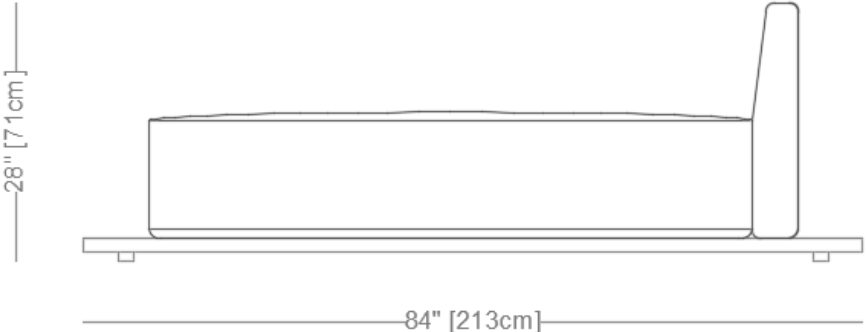

One Arm Love Seat

Length 88" / 224 cm
Depth 40" / 102 cm
Height 28" / 71 cm

The Geoffrey Outdoor is composed of modular units. Multiple configurations are possible.

MONTAUK SOFA

Geoffrey Outdoor

Armless Chair

Length 36" / 91 cm
Depth 40" / 102 cm
Height 28" / 71 cm

The Geoffrey Outdoor is composed of modular units. Multiple configurations are possible.

MONTAUK SOFA

Geoffrey Outdoor

Lounge Chair

Length 84" / 213 cm
Depth 34" / 86 cm
Height 28" / 71 cm

The Geoffrey Outdoor is composed of modular units. Multiple configurations are possible.

MONTAUK SOFA

Geoffrey Outdoor

Lounge Chair (Wide)

Length 84" / 213 cm
Depth 38" / 97 cm
Height 28" / 71 cm

The Geoffrey Outdoor is composed of modular units. Multiple configurations are possible.

MONTAUK SOFA

Geoffrey Outdoor

Sectional

Length 107" x 107" / 272 cm x 272 cm
Depth 40" / 102 cm
Height 28" / 71 cm

The Geoffrey Outdoor is composed of modular units. Multiple configurations are possible.