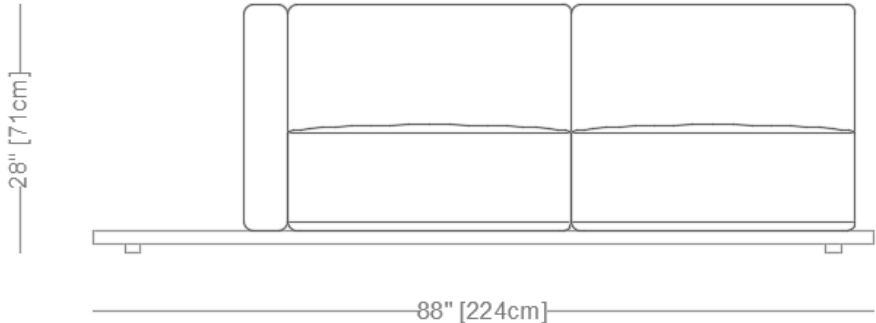

MONTAUK SOFA

Geoffrey Outdoor

MONTAUK SOFA

Geoffrey Outdoor

Sofa

Length 110" / 279 cm
Depth 40" / 102 cm
Height 28" / 71 cm

The Geoffrey Outdoor is composed of modular units. Multiple configurations are possible.

MONTAUK SOFA

Geoffrey Outdoor

Love Seat

Length 78" / 198 cm
Depth 40" / 102 cm
Height 28" / 71 cm

The Geoffrey Outdoor is composed of modular units. Multiple configurations are possible.

MONTAUK SOFA

Geoffrey Outdoor

One Arm Love Seat

Length 88" / 224 cm
Depth 40" / 102 cm
Height 28" / 71 cm

The Geoffrey Outdoor is composed of modular units. Multiple configurations are possible.

MONTAUK SOFA

Geoffrey Outdoor

Armless Chair

MONTAUK SOFA

Geoffrey Outdoor

Sectional

Length 107" x 107" / 272 cm x 272 cm
Depth 40" / 102 cm
Height 28" / 71 cm

The Geoffrey Outdoor is composed of modular units. Multiple configurations are possible.