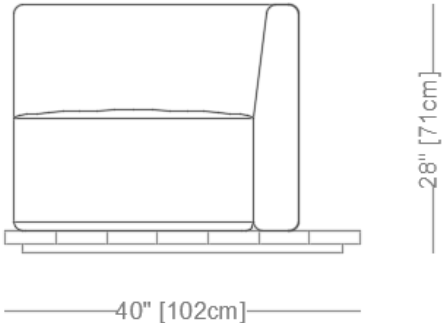

MONTAUK SOFA

Geoffrey Outdoor

MONTAUK SOFA

Geoffrey Outdoor

Sofa

Length 110" / 279 cm
Depth 40" / 102 cm
Height 28" / 71 cm

The Geoffrey Outdoor is composed of modular units. Multiple configurations are possible.

MONTAUK SOFA

Geoffrey Outdoor

Love Seat

Length 78" / 198 cm
Depth 40" / 102 cm
Height 28" / 71 cm

The Geoffrey Outdoor is composed of modular units. Multiple configurations are possible.

MONTAUK SOFA

Geoffrey Outdoor

One Arm Love Seat

Length 88" / 224 cm
Depth 40" / 102 cm
Height 28" / 71 cm

The Geoffrey Outdoor is composed of modular units. Multiple configurations are possible.

MONTAUK SOFA

Geoffrey Outdoor

Armless Chair

MONTAUK SOFA

Geoffrey Outdoor

Sectional

Length 107" x 107" / 272 cm x 272 cm
Depth 40" / 102 cm
Height 28" / 71 cm

The Geoffrey Outdoor is composed of modular units. Multiple configurations are possible.