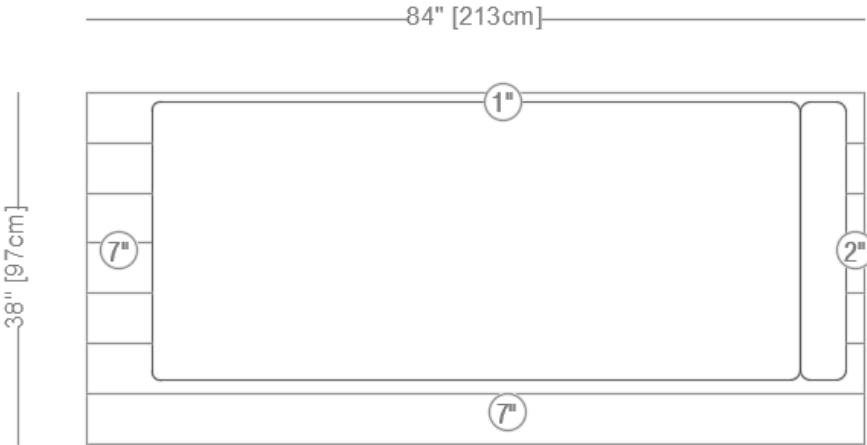

MONTAUK SOFA

Geoffrey Outdoor

MONTAUK SOFA

Geoffrey Outdoor

Sofa

Length 110" / 279 cm
Depth 40" / 102 cm
Height 28" / 71 cm

The Geoffrey Outdoor is composed of modular units. Multiple configurations are possible.

Length 36" / 91 cm
Depth 40" / 102 cm
Height 28" / 71 cm

The Geoffrey Outdoor is composed of modular units. Multiple configurations are possible.

MONTAUK SOFA

Geoffrey Outdoor

Lounge Chair

Length 84" / 213 cm
Depth 34" / 86 cm
Height 28" / 71 cm

The Geoffrey Outdoor is composed of modular units. Multiple configurations are possible.

MONTAUK SOFA

Geoffrey Outdoor

Lounge Chair (Wide)

Length 84" / 213 cm
Depth 38" / 97 cm
Height 28" / 71 cm

The Geoffrey Outdoor is composed of modular units. Multiple configurations are possible.

MONTAUK SOFA

Geoffrey Outdoor

Sectional

Length 107" x 107" / 272 cm x 272 cm
Depth 40" / 102 cm
Height 28" / 71 cm

The Geoffrey Outdoor is composed of modular units. Multiple configurations are possible.