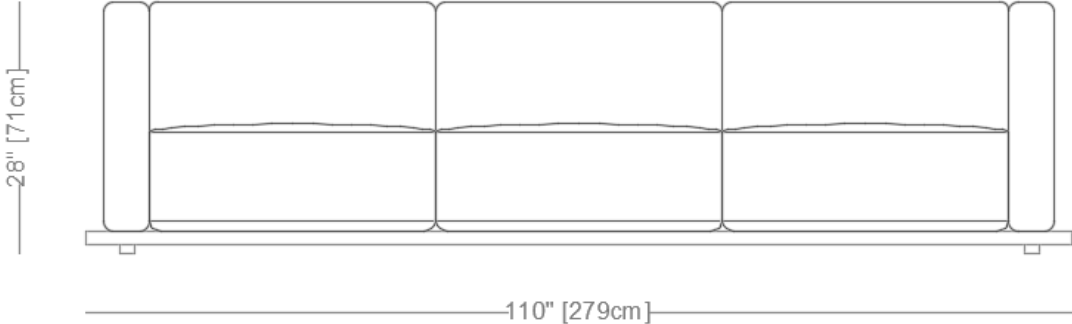

MONTAUK SOFA

Geoffrey Outdoor

MONTAUK SOFA

Geoffrey Outdoor

Sofa

Length 110" / 279 cm
Depth 40" / 102 cm
Height 28" / 71 cm

The Geoffrey Outdoor is composed of modular units. Multiple configurations are possible.

MONTAUK SOFA

Geoffrey Outdoor

Love Seat

Length 78" / 198 cm
Depth 40" / 102 cm
Height 28" / 71 cm

The Geoffrey Outdoor is composed of modular units. Multiple configurations are possible.

MONTAUK SOFA

Geoffrey Outdoor

One Arm Love Seat

Length 88" / 224 cm
Depth 40" / 102 cm
Height 28" / 71 cm

The Geoffrey Outdoor is composed of modular units. Multiple configurations are possible.

MONTAUK SOFA

Geoffrey Outdoor

Armless Chair

MONTAUK SOFA

Geoffrey Outdoor

Sectional

Length 107" x 107" / 272 cm x 272 cm
Depth 40" / 102 cm
Height 28" / 71 cm

The Geoffrey Outdoor is composed of modular units. Multiple configurations are possible.