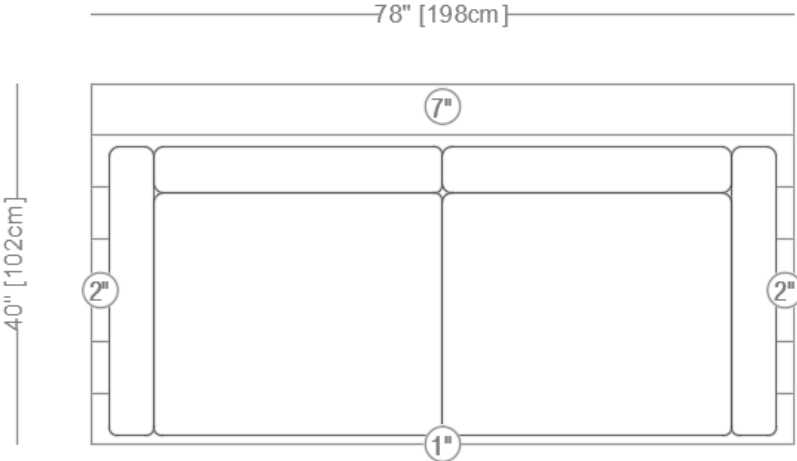

MONTAUK SOFA

Geoffrey Outdoor

MONTAUK SOFA

Geoffrey Outdoor

Sofa

Length 110" / 279 cm
Depth 40" / 102 cm
Height 28" / 71 cm

The Geoffrey Outdoor is composed of modular units. Multiple configurations are possible.

MONTAUK SOFA

Geoffrey Outdoor

Love Seat

Length 78" / 198 cm
Depth 40" / 102 cm
Height 28" / 71 cm

The Geoffrey Outdoor is composed of modular units. Multiple configurations are possible.

MONTAUK SOFA

Geoffrey Outdoor

One Arm Love Seat

Length 88" / 224 cm
Depth 40" / 102 cm
Height 28" / 71 cm

The Geoffrey Outdoor is composed of modular units. Multiple configurations are possible.

MONTAUK SOFA

Geoffrey Outdoor

Armless Chair

MONTAUK SOFA

Geoffrey Outdoor

Sectional

Length 107" x 107" / 272 cm x 272 cm
Depth 40" / 102 cm
Height 28" / 71 cm

The Geoffrey Outdoor is composed of modular units. Multiple configurations are possible.